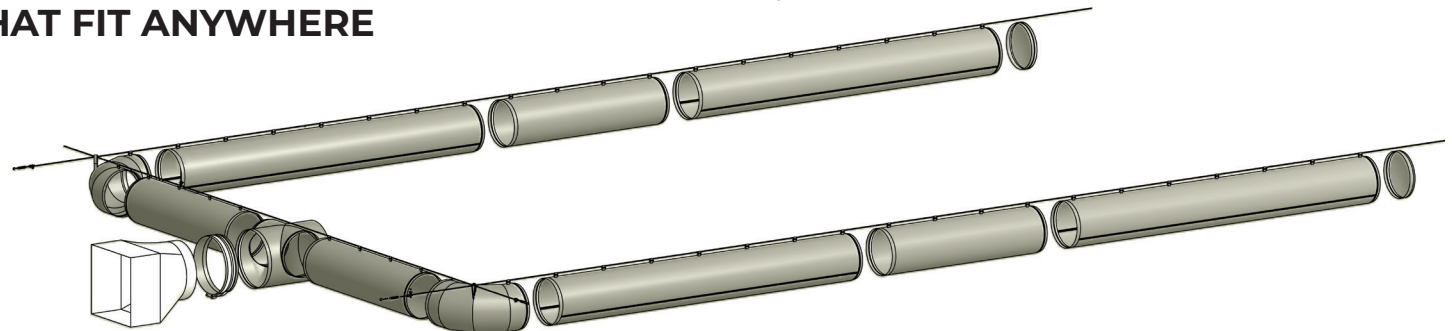

Standard components that can be combined in endless ways!

DURABLE, WASHABLE FABRICS

- Permeable
- Non-Permeable
- Anti-Microbial
- Diameter Range 8"-48"

SUSPENSIONS FOR ANY APPLICATION

- Cable
- Rail

DUCT PROFILES THAT FIT ANYWHERE

- Round
- Half Round

FLOW MODELS FOR PRECISE AIRFLOW

- MicroFlow
- PerfoFlow
- OriFlow
- SonicFlow

SHAPE RETENTION OPTIONS FOR A COMPLETE LOOK

- All-in-One
- Internal Hoops