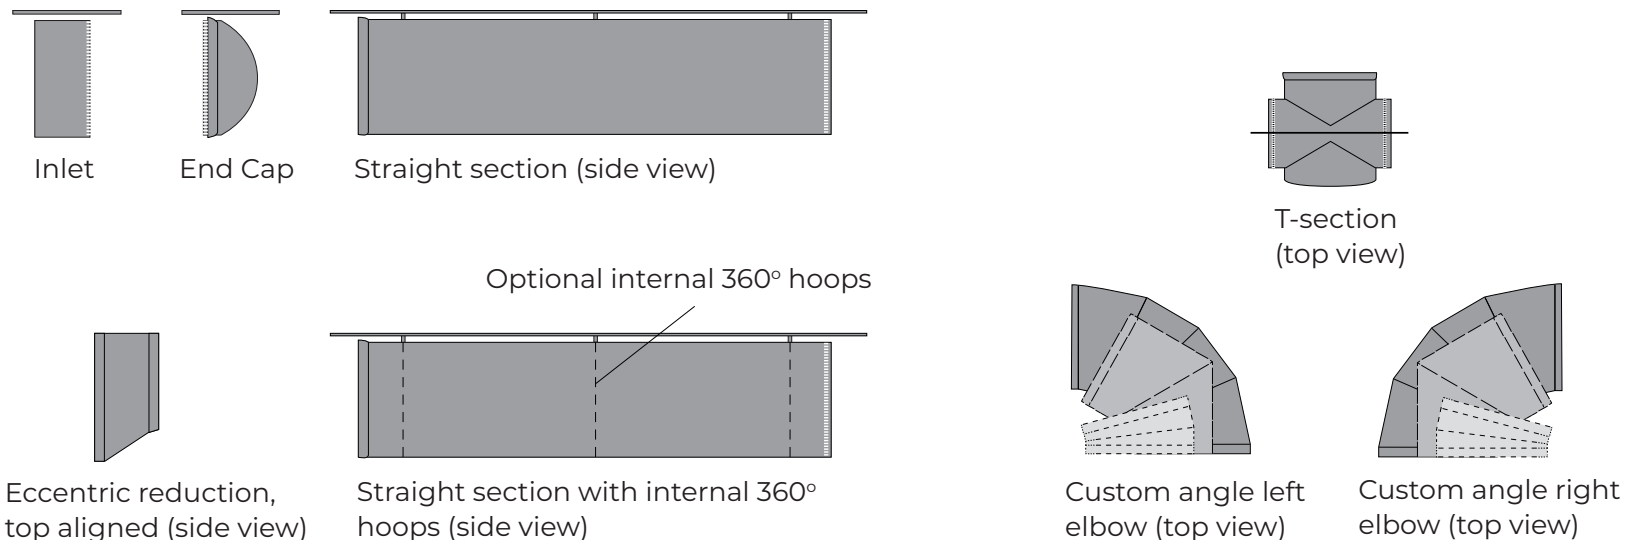

3008 Tan/
Beige

3004 Black

3005 Red

3006 Light
Gray

3007 Green

Zip-a-Duct installs in a fraction of time compared to sheet metal

The lightweight air dispersion system (less than 2 lbs. per linear foot) does not require on-site attenuation, balancing, insulation, or painting. The cable or rail suspension system can be installed using tools available anywhere – a screwdriver, drill, and handsaw. Once the suspension is mounted, hanging the ductwork is as easy as sliding a shower curtain.